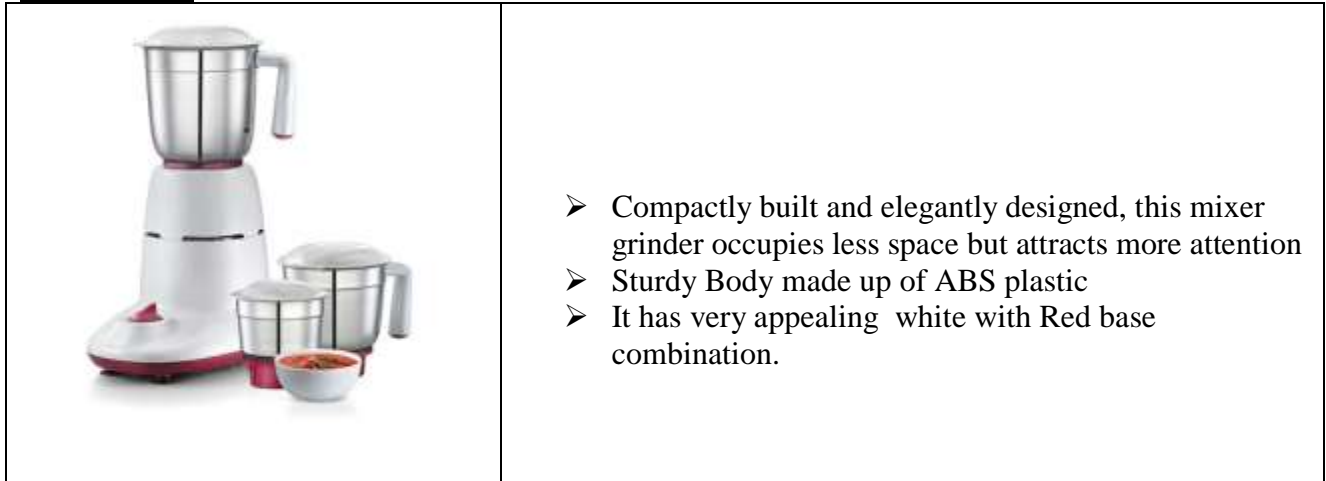

MSGM 08

Mixer Body:

Three Mirror Finish Stainless Steel Jars :

Sl No	Jar Description	Capacity	Material	Handle	Lid
1	Wet Grinding Jar	1500 ml	Stainless Steel	ABS	Transparent Plastic Opaque Lid
2	Semi Dry Grinding Jar	1000 ml	Stainless Steel	ABS	White Opaque Lid
3	Dry Grinding Jar	300 ml	Stainless Steel	ABS	White Opaque Lid

Features & Functions:

Design and Make

This utilitarian **Hero Mixer Grinder** has a modern and fashionable design with an aesthetic sense of color and is a great addition as a kitchen essential. It has innovative features like LED indication, hands free water drain outlet which allows easy and great usability of the product. It is very sturdy and sits perfectly on the kitchen counter. The outer material is made from plastic and the rust free inside ensures durability. It is white and red in color and looks very classy as it complements other kitchen essentials. It weighs 3.8 KG and is sufficiently light for a mixer grinder of this caliber. It also comes with anti-skid feet.